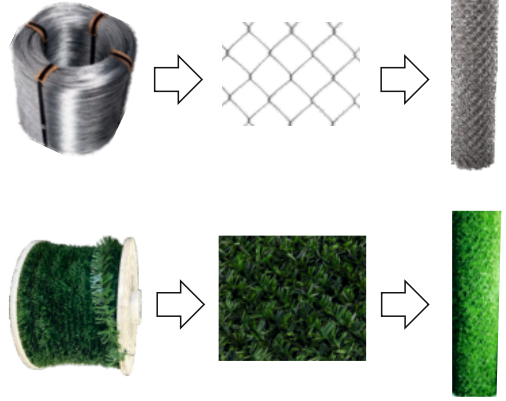

110+

EXPORTED TO
MORE THAN
110 COUNTRIES

since 1988

MODEL MF3